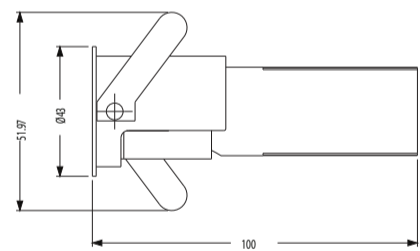

### Types

Recessed

### Single Line Diagram

Recessed

MONROE HB 32

MONROE HB 43

### MONROE HB ( DIRECT)

Product Order Code	System Power	Dimensions
4056- 1	5W	Cutout Dia = 25mm Outer Dia = 32mm H = 90mm
4056- 2	10W	Cutout Dia = 38mm Outer Dia = 43mm H = 100mm