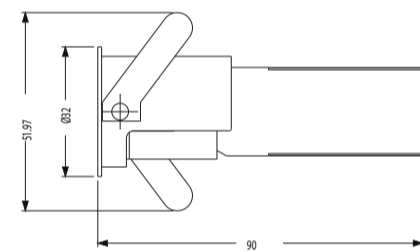

Single Line Diagram

Recessed

MONROE HB 32